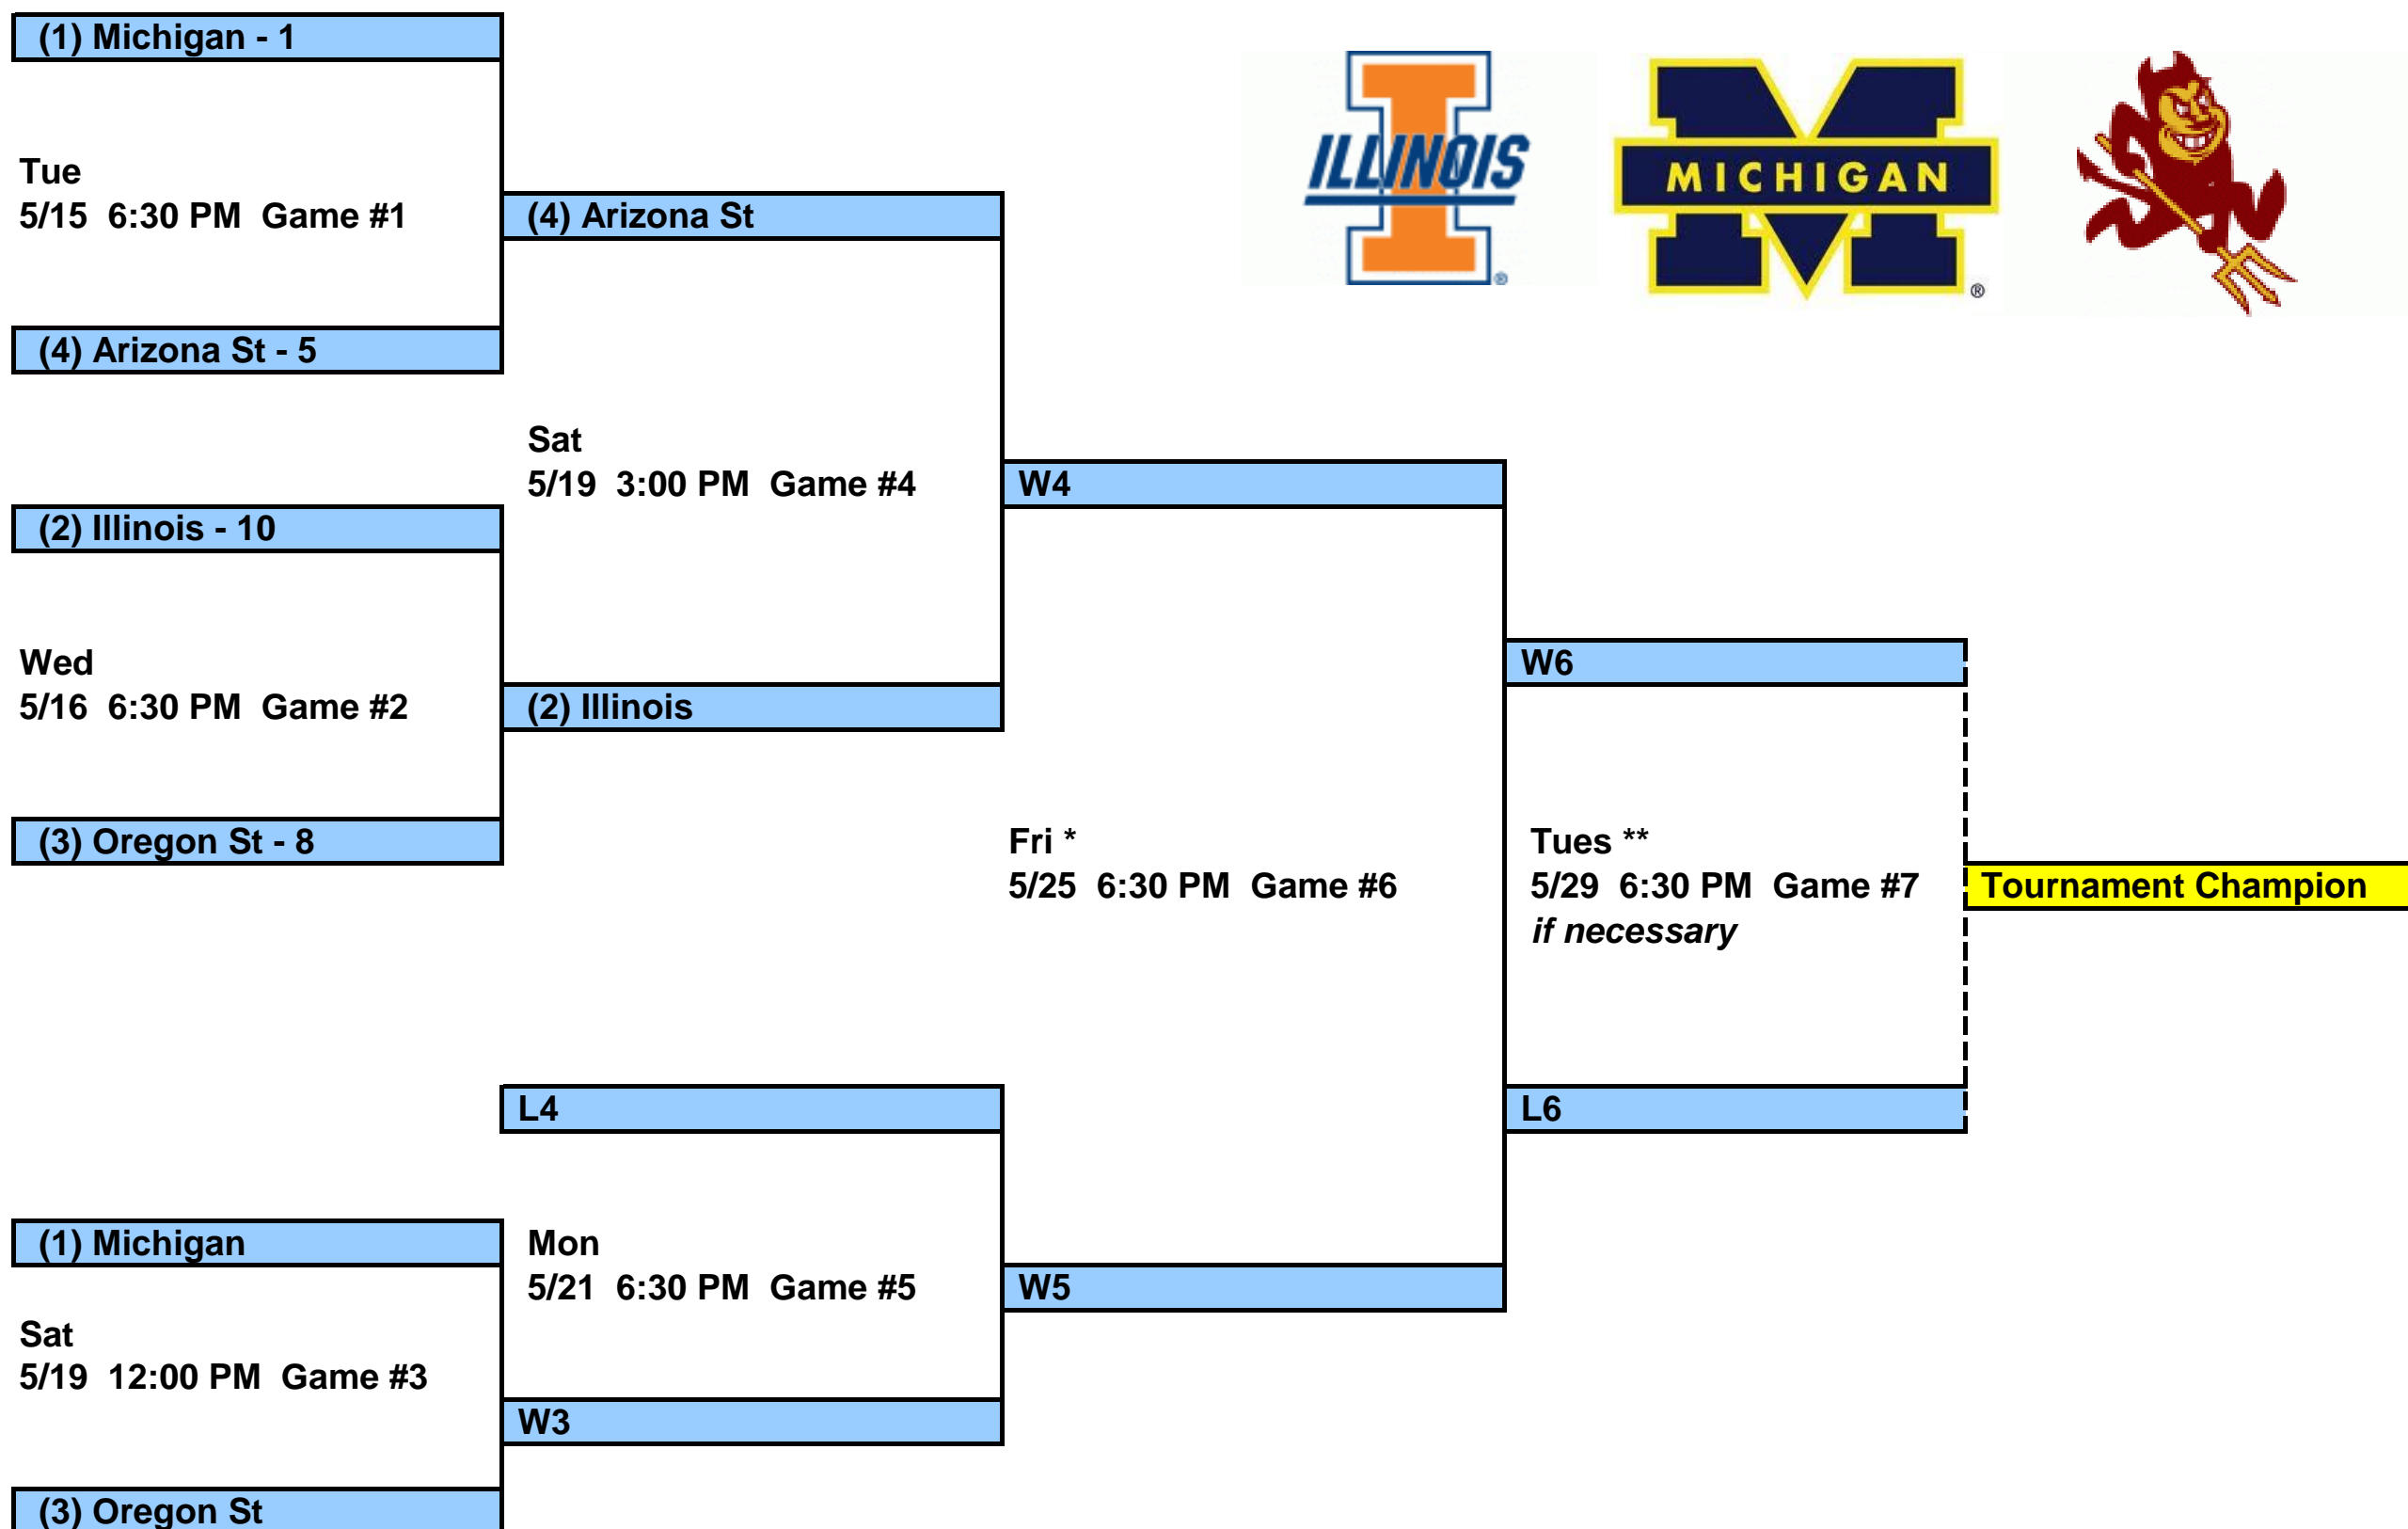

2012 RMVLL "Majors" Tournament

All games on "Majors" Field --- Higher Seed is home team except for Game #7 (Coin Flip)

TOC#1	Michigan	Regular Season Champion
TOC#2		Tournament Champion

Note: Special Pitching Eligibility restrictions which are based on original tournament schedule

*** Friday game eligibility:**

- If pitcher throws more than 65 pitches in either Game 3 or Game 4 on Saturday, 5/19, pitcher is **ineligible** to pitch in Friday, 5/25 game
- If pitcher throws more than 35 pitches in Game 5 on Monday, 5/21, pitcher is **ineligible** to pitch in Friday, 5/25 game

*** Tuesday game eligibility:**

- If pitcher throws more than 50 pitches in Game 5 on Monday, 5/21, pitcher is **ineligible** to pitch in Tuesday, 5/29 game
- If pitcher throws more than 20 pitches in Game 6 on Friday, 5/25, pitcher is **ineligible** to pitch in Tuesday, 5/29 game