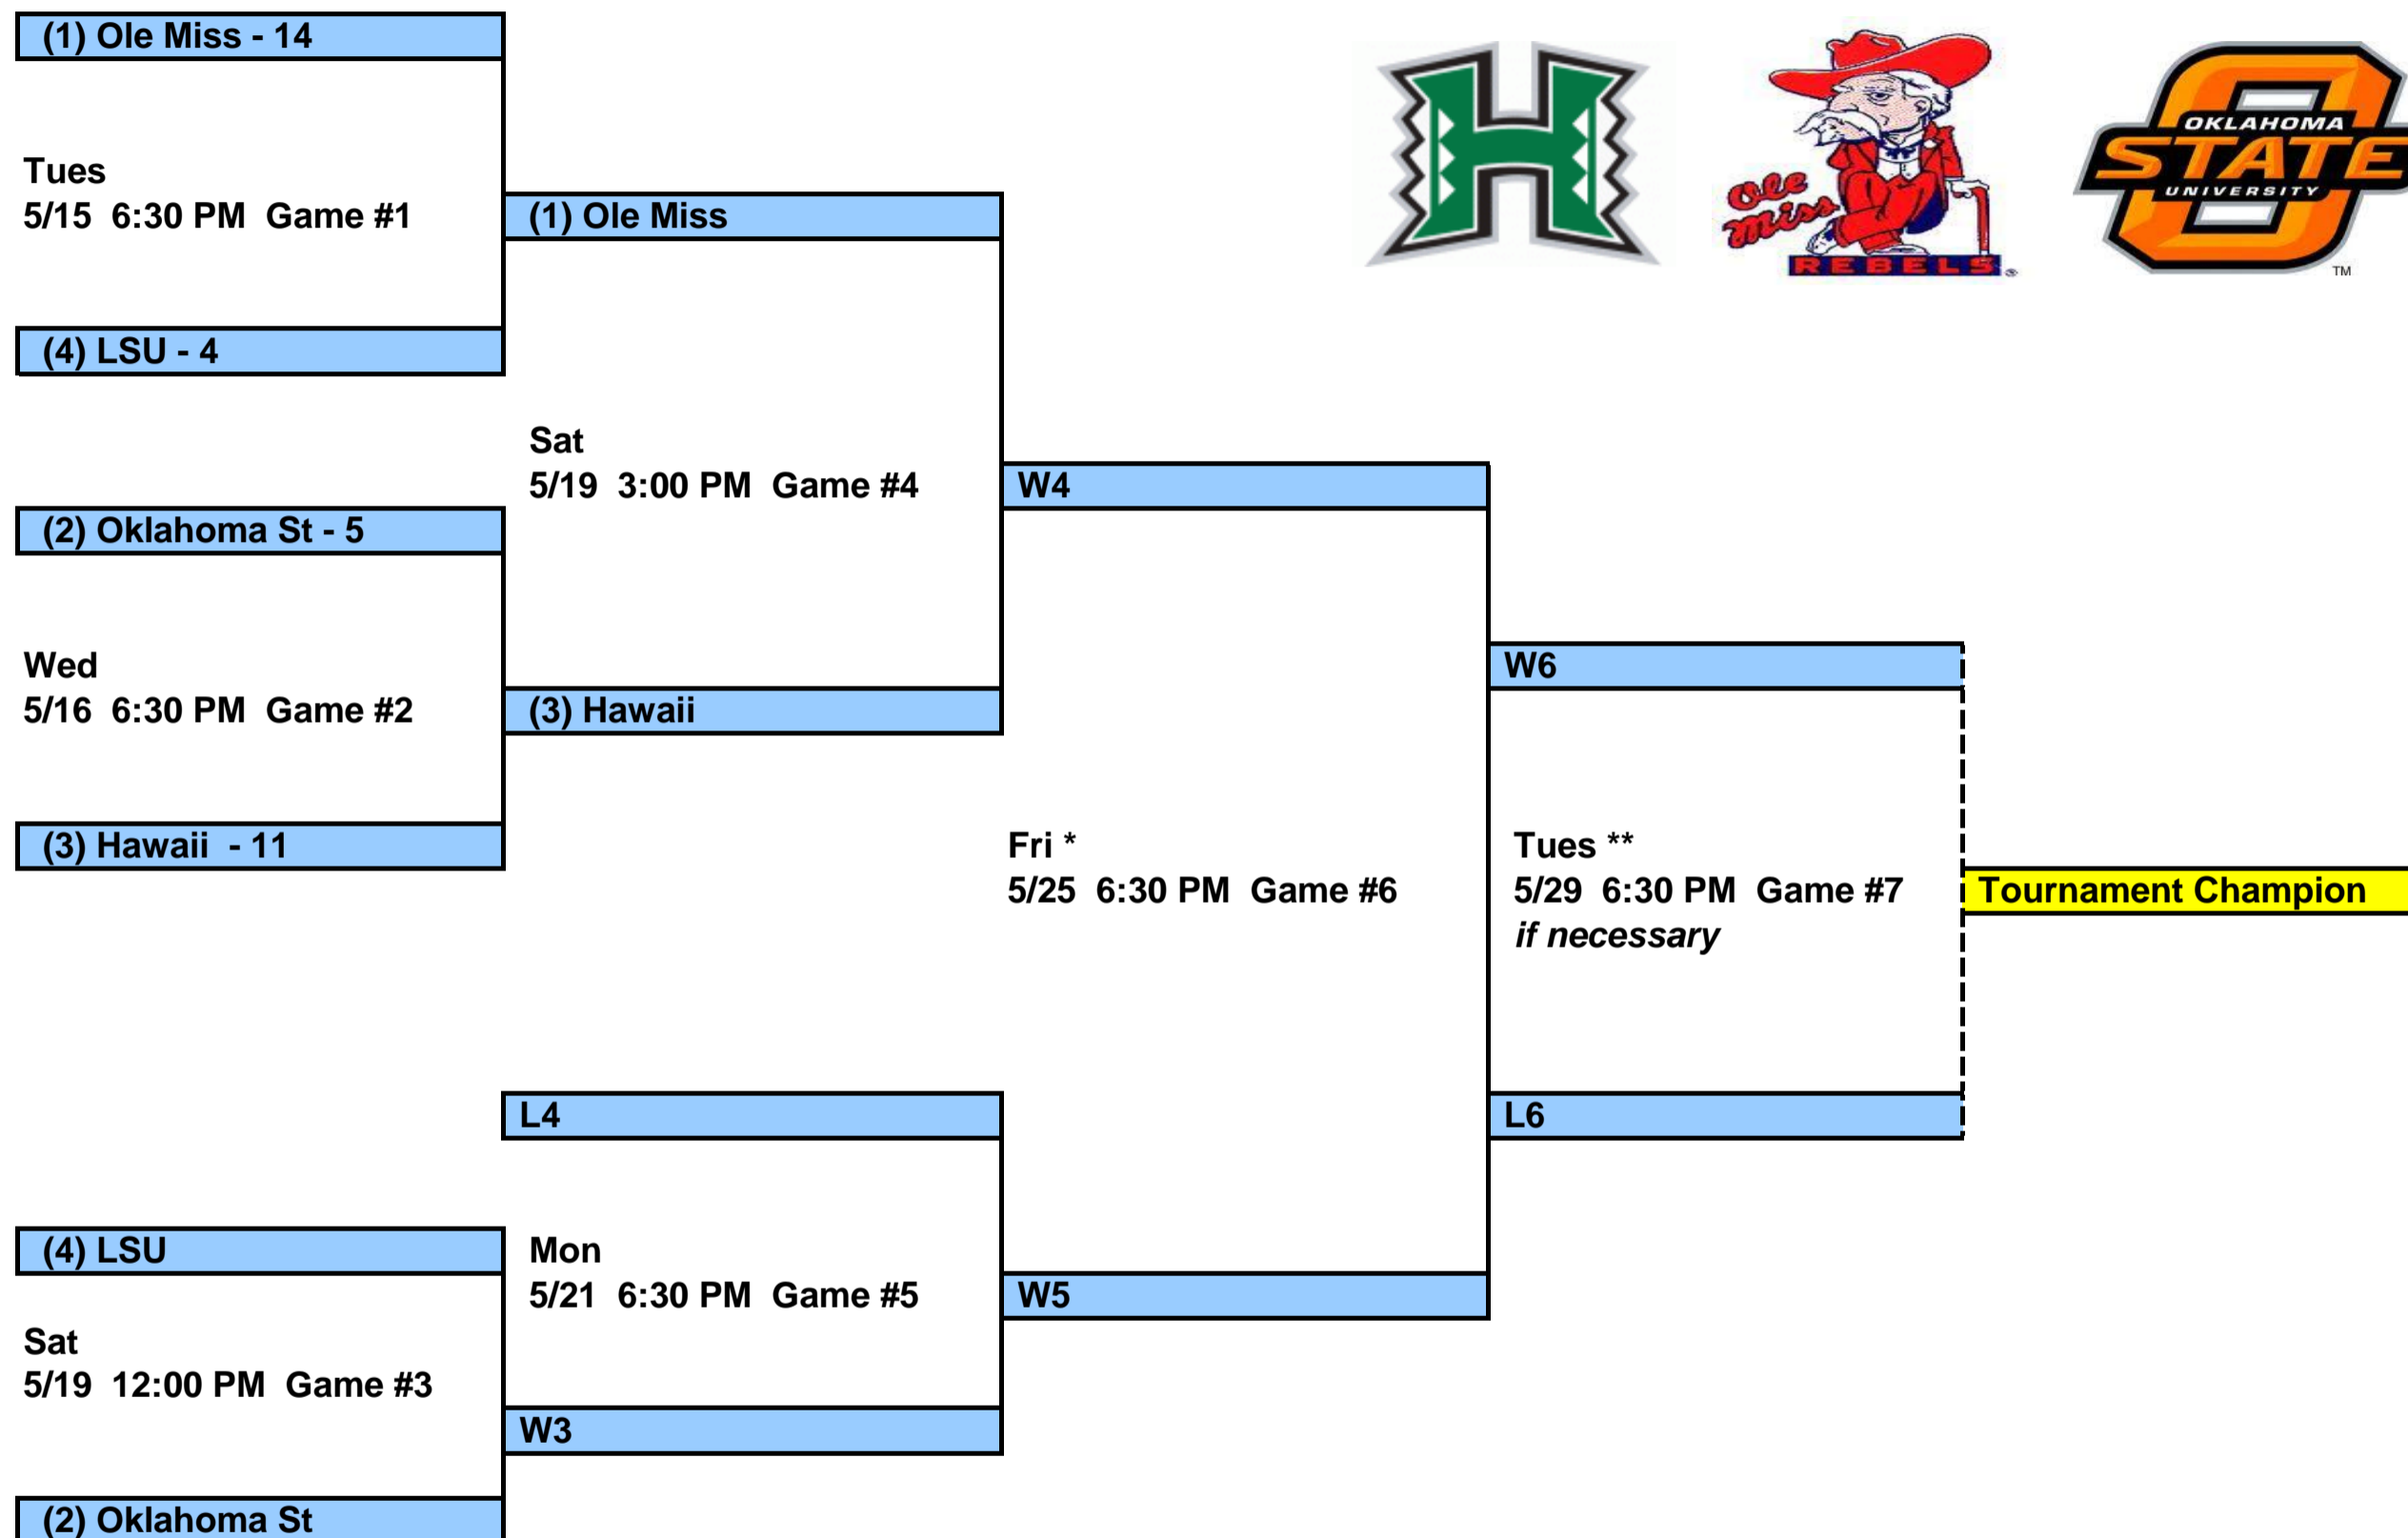

2012 RMVLL "Triple A" Tournament

All games on "AAA" Field --- Higher Seed is home team except for Game #7 (Coin Flip)

TOC#1	Ole Miss	Regular Season Champion
TOC#2		Tournament Champion

Note: Special Pitching Eligibility restrictions which are based on original tournament schedule

* Friday game eligibility:

- If pitcher throws more than 65 pitches in either Game 3 or Game 4 on Saturday, 5/19, pitcher is **ineligible** to pitch in Friday, 5/25 game
- If pitcher throws more than 35 pitches in Game 5 on Monday, 5/21, pitcher is **ineligible** to pitch in Friday, 5/25 game

* Tuesday game eligibility:

- If pitcher throws more than 50 pitches in Game 5 on Monday, 5/21, pitcher is **ineligible** to pitch in Tuesday, 5/29 game
- If pitcher throws more than 20 pitches in Game 6 on Friday, 5/25, pitcher is **ineligible** to pitch in Tuesday, 5/29 game